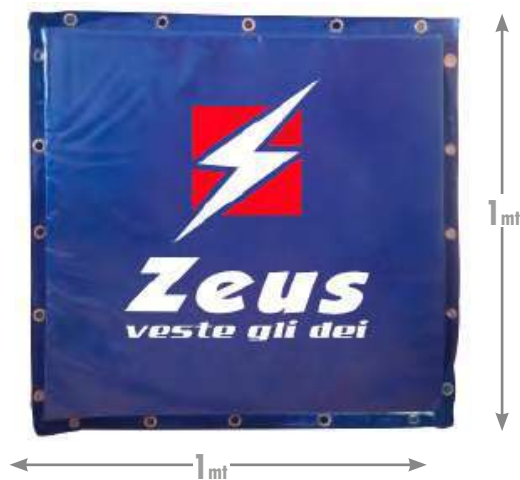

PROTECTION FIELD

MISURE / MEASURES

1x1 mt

MATERIALE / MATERIAL

Realizzata in schiuma PU con densità 21 kg/mc
in fogli di spessore 4,5 cm rivestiti in PVC/

Made with PU foam. Density: 21 kg/mc
in sheets of thickness 4.5 cm coated with PVC

Protezione murale per installazioni in esterno. Dotata di occhielli per fissaggio/
Wall protection for outdoor installations. Equipped with eyelets for fixing

**AVAILABLE UNTIL
2025**

TRAMPOLINO CIRCOLARE

MISURE / MEASURES

Ø 96 cm; H 22cm