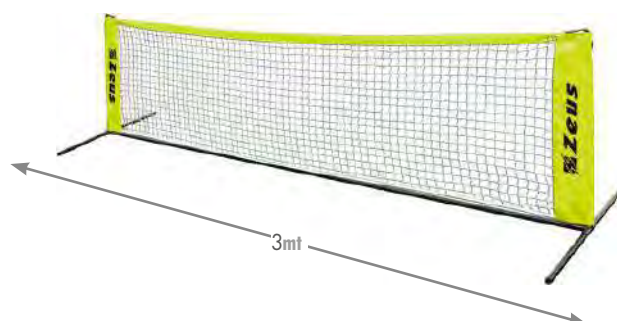

SOCCER TENNIS SET

MISURE / MEASURES

3 mt x 85 cm

MATERIALE / MATERIAL

Struttura in acciaio/
Steel structure

Kit calcio-tennis utilizzabile su terreni sintetici e indoor/
Football-tennis kit for synthetic and indoor grounds

AVAILABLE UNTIL

2025

SOCCER TENNIS+VOLLEY+BADMINTON SET

MISURE / MEASURES

Set regolabile da 1 a 2 mt/
Adjustable set from 1 to 2 meters