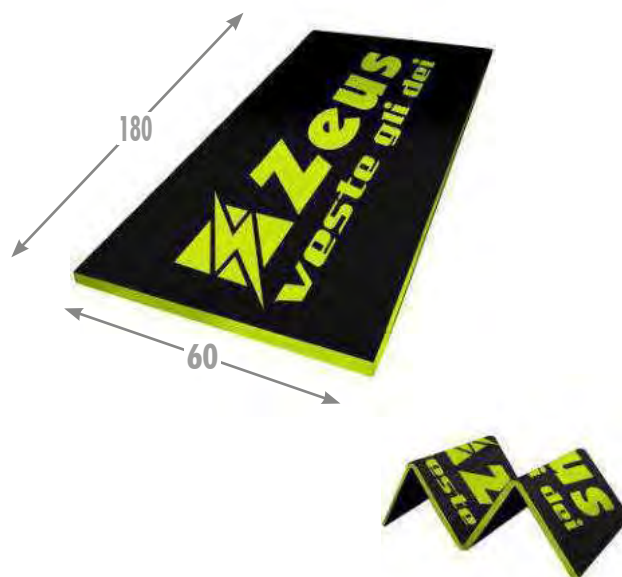

STUOIA PRO

MISURE / MEASURES

180 x 60 x 2,5 cm

MATERIALE / MATERIAL

Interno: 100% Spugna

Esterno: 100% PVC

Interior: 100% Towel

Exterior: 100% PVC

Materassino stuoia pieghevole per esercizi, ideale per il fitness/
Foldable exercise mat, ideal for fitness.

**AVAILABLE UNTIL
2025**

STUOIA FIT

MISURE / MEASURES

60x160x0,7 cm