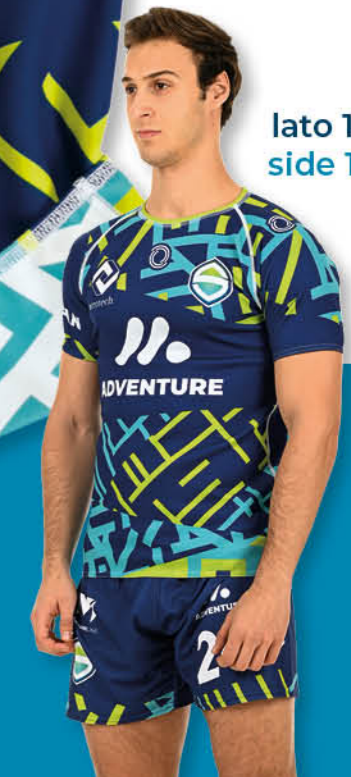

tolleranza +/- 2 cm tolerance +/- 2 cm

tessuto: 90% poliestere - 10% elasthan - 250 gr.
fabric: 90% polyester - 10% elasthan - 250 gsm.

RUGBY REVERSIBILE

RUGBY REVERSIBILE

modello uomo girocollo
man model crew neck

vestibilità slim
slim fit

solo manica corta
only short sleeves

uno strato di tessuto
stampato fronte e retro
single layer
printed front and back

solo maglia reversibile
only reversible shirt

abbinabile con
pantaloncino rugby
matchable with single
rugby shorts

girocollo
crew neck

manica raglan
raglan sleeves

orlo
hem

cucitura 4 aghi
bianca
4 needles white
stitching

dettaglio lato 1, lato 2
side 1 side, 2 detail

heavy spandex

tessuto: 90% poliestere - 10% elasthan - 250 gr.
fabric: 90% polyester - 10% elasthan - 250 gsm.